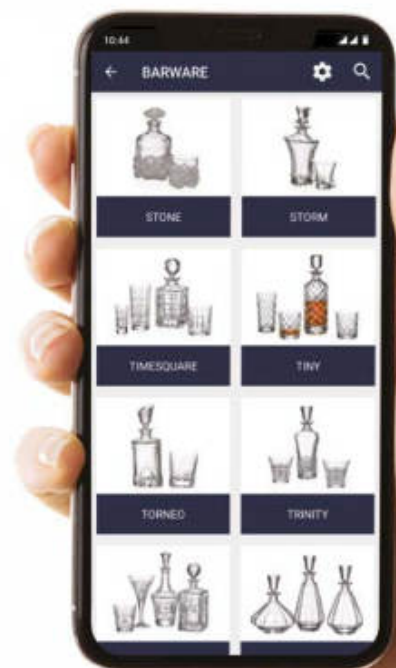

At the customer's request, a sandblasted signo is possible.

App

You can browse the wide range of our product range in the updated Crystal BOHEMIA app.

A new feature is now available. Items in the catalogue are provided with an EAN code. Use the app, simply scan the code and start purchasing.

Download here

DRINKWARE

Glassware, Decanters & Jugs

A unique moment with each sip. Wide range of beverage glassware for everyday use as well as for special occasions.

Skilfully designed and beautifully formed for every occasion and taste.